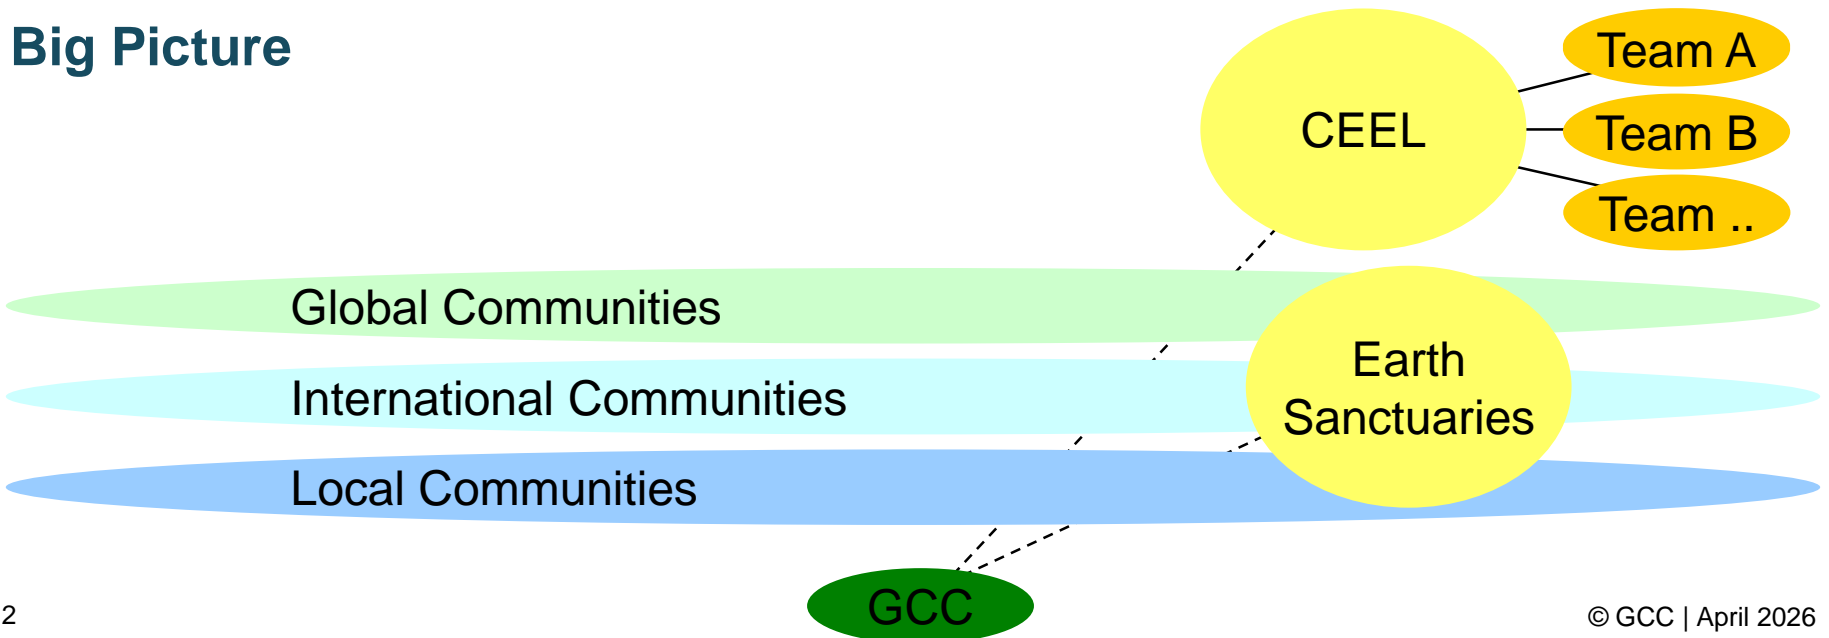

# Ground Coordination Center (GCC)

## The GCC:

Group coordinating for Earth restoration

- a) Framework / Structure building to unite with CARE
- b) Communities to safeguard the Restoration of Earth
- c) Teams focused on Action Steps and Projects for Humanity

## To Move Forward:

- Resonance within the Group
- Continuous Alignment with Source, Earth & our Greater Family

## Big Picture